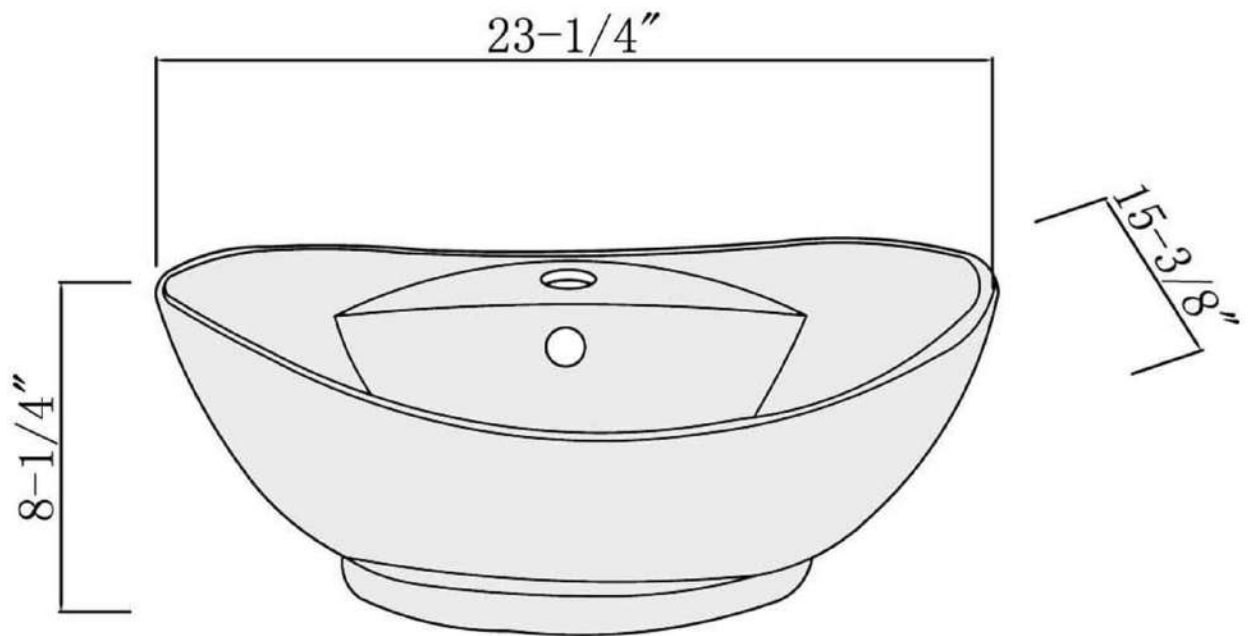

MV2216TEW ART BASIN

Features:

- * Vitreous china.
- * Above-counter.
- * Without overflow.
- * Dimensions: Height: 6-1/8" (155mm)
Length: 21-5/8" (550mm)
Width: 15-3/4" (400mm)

MV2316TE ART BASIN

Features:

- * Vitreous china.
- * Above-counter.
- * Without overflow.
- * Dimensions: Height: 5-5/16" (135mm)
Length: 23-5/8" (600mm)
Width: 16-5/16" (415mm)