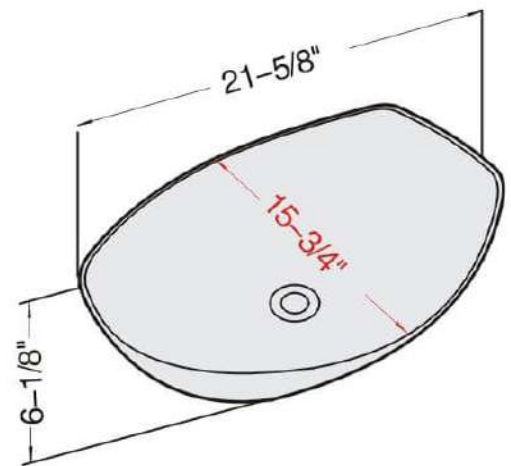

MV2216TEW ART BASIN

Features:

- * Vitreous china.
- * Above-counter.
- * Without overflow.
- * Dimensions: Height: 6-1/8" (155mm)
Length: 21-5/8" (550mm)
Width: 15-3/4" (400mm)

MV2316TE ART BASIN

Features:

- * Vitreous china.
- * Above-counter.
- * Without overflow.
- * Dimensions: Height: 5-5/16" (135mm)
Length: 23-5/8" (600mm)
Width: 16-5/16" (415mm)